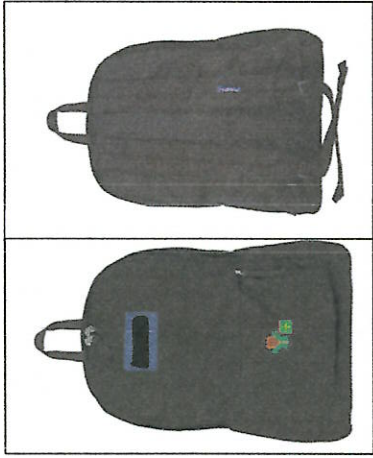

Sample design only:

Electronic Blood Pressure:

Backpack with ATI logo

ID lace: with ATI logo